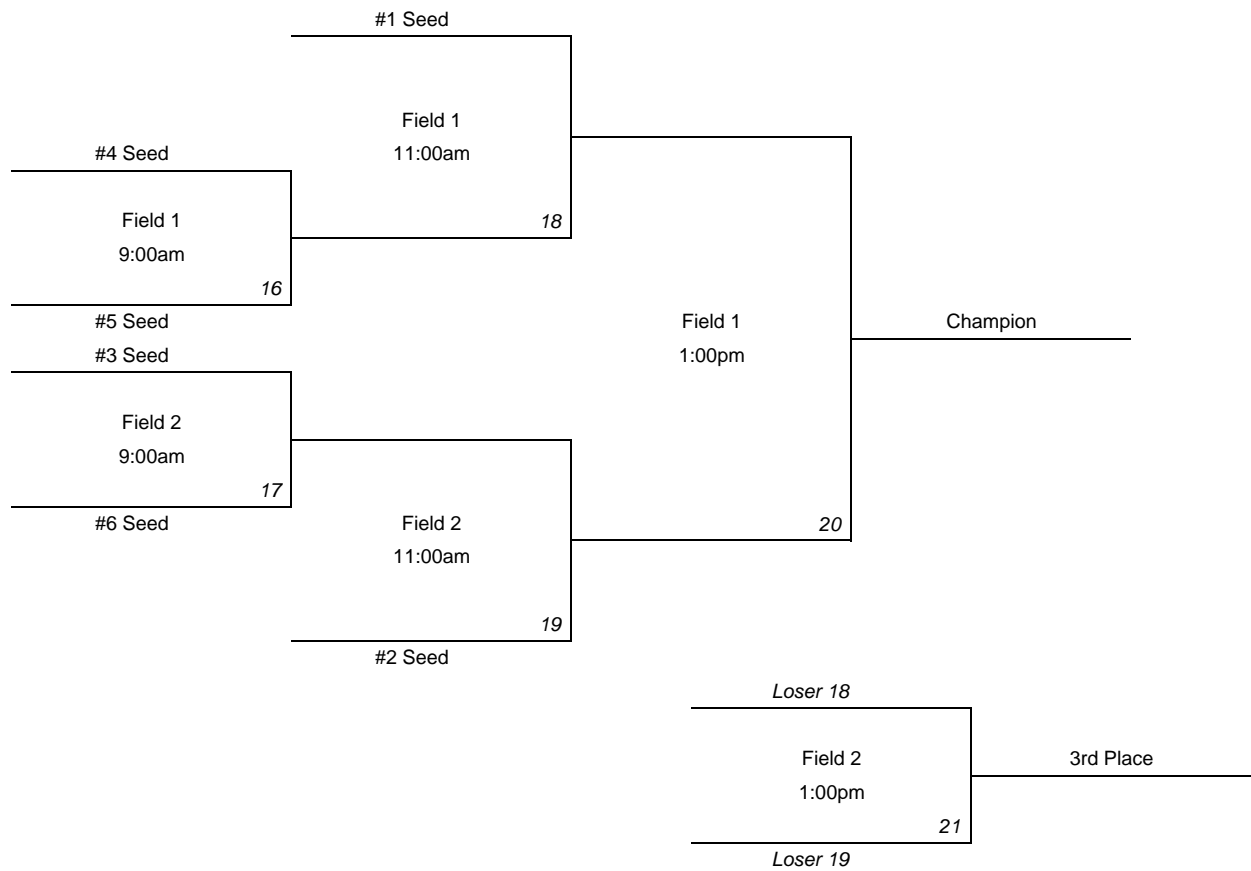

THANKS FOR PLAYING CENTRAL IOWA SPORTS AND USSSA BASEBALL