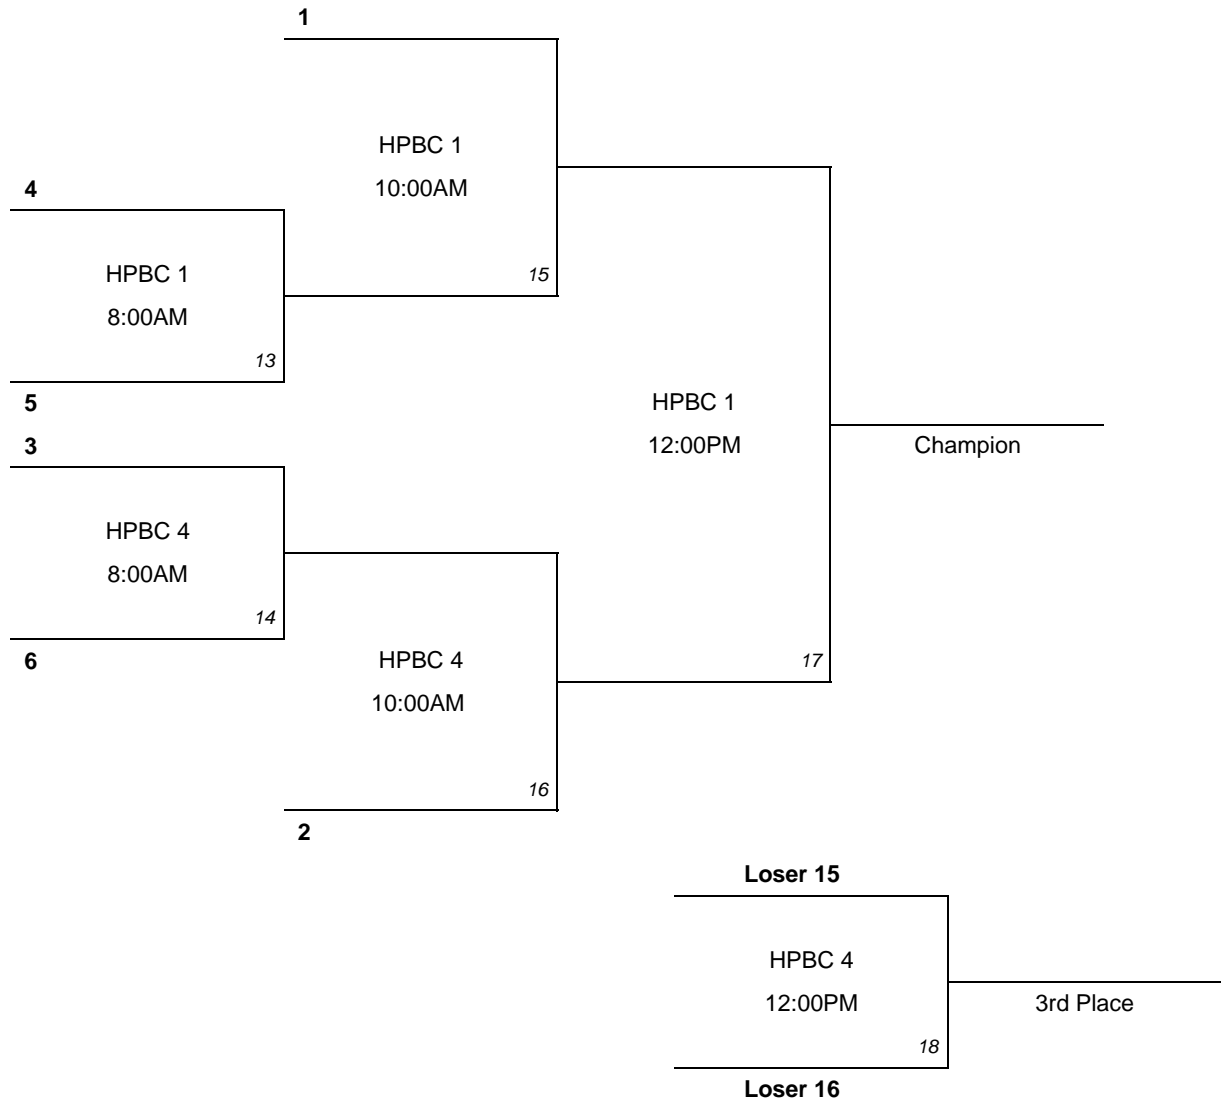

CENTRAL IOWA SPORTS

Line Drive NIT

Pickard Park / HPBC

11AA

June 5 - 7, 2009

RAIN REVISED

POOL	#	Team Name	W	L	Game 1		Game 2		Game 3		Total		Pool Seed	Overall Seed
					RA	Diff +/-	RA	Diff +/-	RA	Diff +/-	RA	Diff +/-		
A	1	Thunder Baseball												
	2	Sidewinders												
	3	Tri County Red Devils												
	4	Sudden Impact												
B	5	Carlisle Wildcats												
	6	NW Iowa Roughriders												
	7	West Des Moines Knights												
	8	SEP Warriors												

ABSOLUTELY NO COOLERS, NO OUTSIDE FOOD OR DRINKS ARE TO BE BROUGHT INTO THE BALLPARK

Pool winners plus 4 wildcards will be seeded into championship bracket. Pool winners seeded 1 - 2, wildcards seeded 3 - 6.

Seeding is based on record, head to head, runs allowed, run differential (max +/- 8 runs per game)

Award 1st through 4th place.

Home Team: Pool Play - flip coin Bracket Play - higher seed has choice

POOL PLAY ALL POOL GAMES ARE 90 MINUTES

Game	Facility / Field	Date	Time	Team	Score	Team	Score
1	PIC 2	FRI JUNE 5	6:00PM	Thunder Baseball		Sidewinders	
2	PIC 3	FRI JUNE 5	6:00PM	West Des Moines Knights		SEP Warriors	
3	PIC 2	FRI JUNE 5	8:00PM	Tri County Red Devils		Sudden Impact	
4	PIC 3	FRI JUNE 5	8:00PM	Carlisle Wildcats		West Des Moines Knights	
5	PIC 3	SAT JUNE 6	12:00PM	Carlisle Wildcats		NW Iowa Roughriders	
6	PIC 3	SAT JUNE 6	1:45PM	NW Iowa Roughriders		SEP Warriors	
7	PIC 2	SAT JUNE 6	3:00PM	Thunder Baseball		Tri County Red Devils	
8	PIC 3	SAT JUNE 6	3:00PM	Sidewinders		Sudden Impact	
9	PIC 2	SAT JUNE 6	5:45PM	Carlisle Wildcats		SEP Warriors	
10	PIC 3	SAT JUNE 6	5:45PM	NW Iowa Roughriders		West Des Moines Knights	
11	PIC 2	SAT JUNE 6	7:00PM	Thunder Baseball		Sudden Impact	
12	PIC 3	SAT JUNE 6	7:00PM	Sidewinders		Tri County Red Devils	

CHAMPIONSHIP PLAY

SUNDAY, JUNE 7

THANKS FOR PLAYING CENTRAL IOWA SPORTS AND USSSA BASEBALL