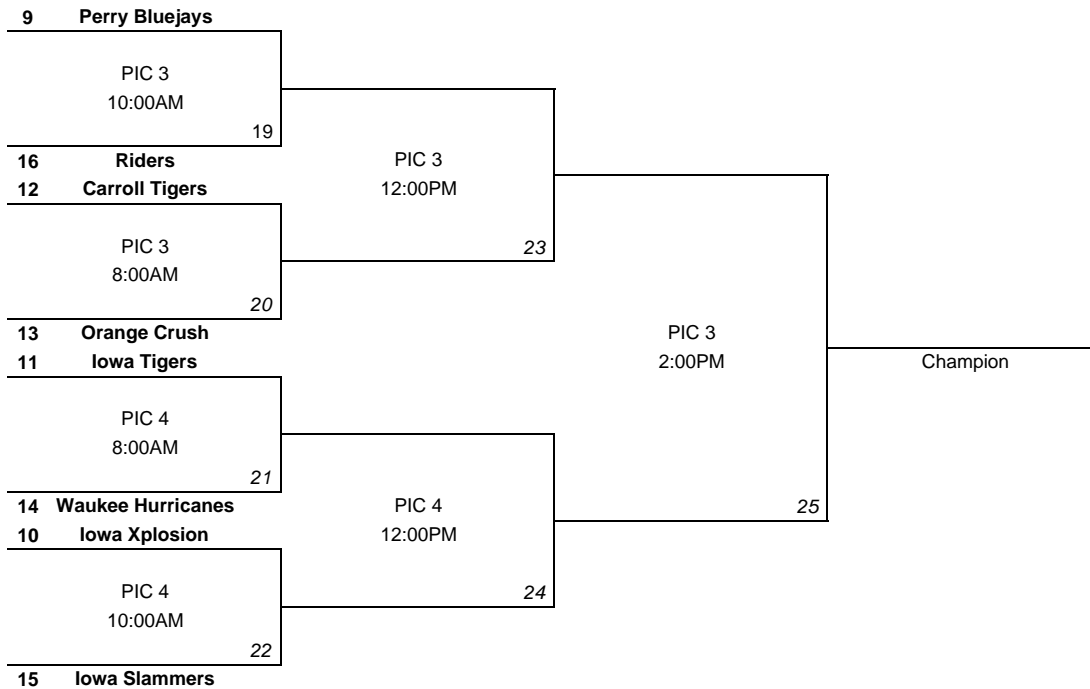

THANKS FOR PLAYING CENTRAL IOWA SPORTS AND USSSA BASEBALL