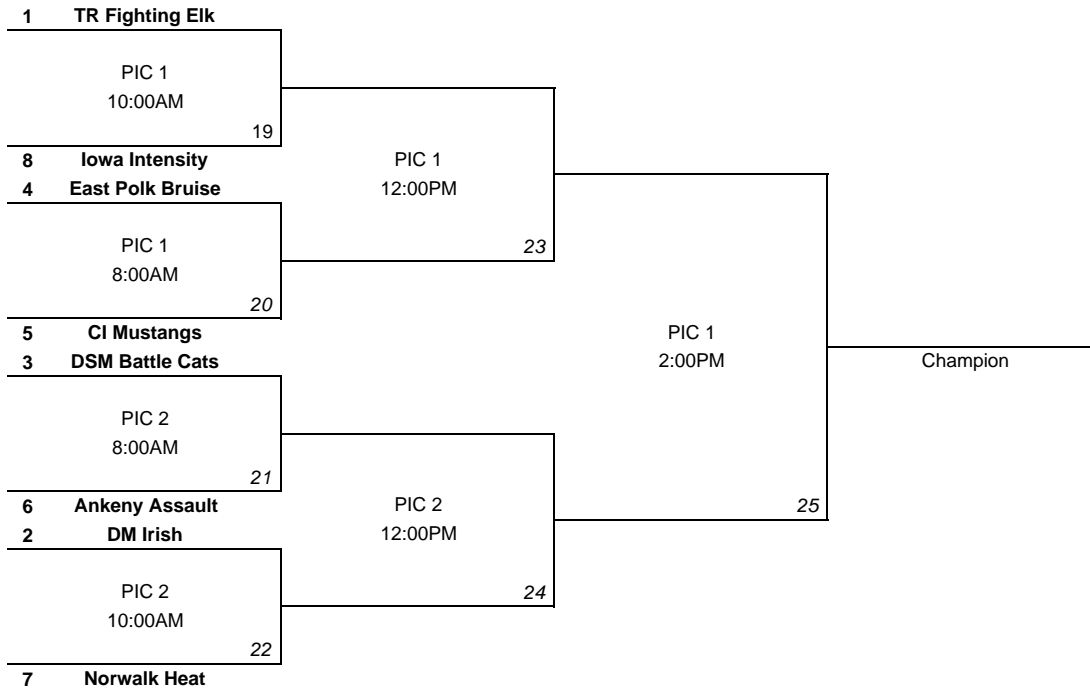

## CHAMPIONSHIP PLAY

SUNDAY, MAY 31