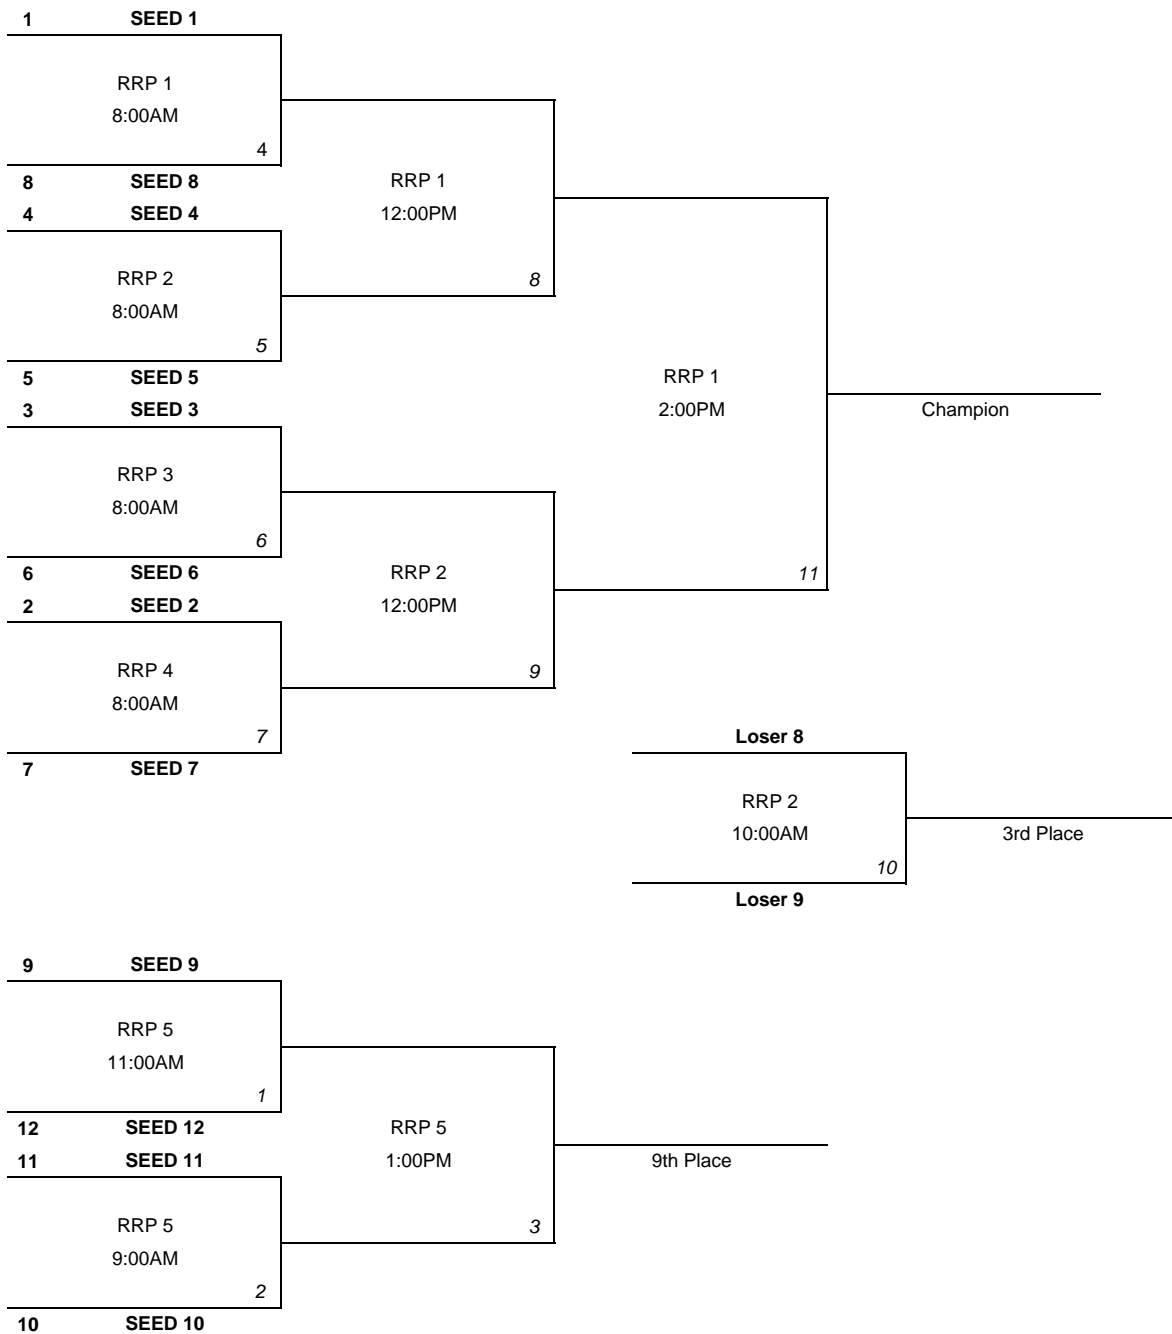

CENTRAL IOWA SPORTS

Raccoon River Park

12Maj

MAY MADNESS NIT

May 7-9, 2010

POOL	#	Team Name	W	L	Game 1		Game 2		Game 3		Total		Pool Seed	Overall Seed
					RA	Diff +/-	RA	Diff +/-	RA	Diff +/-	RA	Diff +/-		
A	1	Ankeny Hawks												
	2	Johnston D-Backs												
	3	Lincoln Dominators Purple												
	4	Maroon Baseball Club Black												
B	5	Central Iowa Cobras												
	6	North Central Iowa Badgers												
	7	Elite Baseball												
	8	Altoona Curve												
C	9	Royals Baseball												
	10	Lincoln Dodgers Blue												
	11	Urbandale J-Hawks												
	12	Mac Maroon												
D	13	Des Moines Tigers												
	14	Central Iowa Slam												
	15	Ankeny Scorpions												
	16	Frozen Ropes Tigers Black												

Pool winners plus 4 wildcards will be seeded into championship bracket. Pool winners seeded 1 - 4, wildcards seeded 5 - 8.

Seeds 9 - 12 will play in consolation bracket

Seeding is based on record, head to head, runs allowed, run differential (max +/- 8 runs per game)

Award 1st through 4th place in championship bracket

Home Team: Pool Play - flip coin Bracket Play - higher seed has choice

POOL PLAY

Game	Facility / Field	Date	Time	Team	Score	Team	Score
1	RRP 1	FRI MAY 7	5:00PM	Royals Baseball		Urbandale J-Hawks	
2	RRP 2	FRI MAY 7	5:00PM	Johnston D-Backs		Maroon Baseball Club Black	
3	RRP 3	FRI MAY 7	5:00PM	Des Moines Tigers		Central Iowa Slam	
4	RRP 1	FRI MAY 7	7:00PM	Elite Baseball		Altoona Curve	
5	RRP 2	FRI MAY 7	7:00PM	Ankeny Hawks		Johnston D-Backs	
6	RRP 3	FRI MAY 7	7:00PM	Ankeny Scorpions		Frozen Ropes Tigers Black	
7	RRP 1	FRI MAY 7	9:00PM	Urbandale J-Hawks		Mac Maroon	
8	RRP 2	FRI MAY 7	9:00PM	Ankeny Hawks		Lincoln Dominators Purple	
9	RRP 3	FRI MAY 7	9:00PM	Central Iowa Cobras		North Central Iowa Badgers	
10	RRP 5	SAT MAY 8	8:00AM	Des Moines Tigers		Ankeny Scorpions	
11	RRP 1	SAT MAY 8	10:00AM	Royals Baseball		Lincoln Dodgers Blue	
12	RRP 2	SAT MAY 8	10:00AM	Central Iowa Cobras		Elite Baseball	
13	RRP 3	SAT MAY 8	10:00AM	North Central Iowa Badgers		Altoona Curve	
14	RRP 4	SAT MAY 8	10:00AM	Central Iowa Slam		Ankeny Scorpions	
15	RRP 1	SAT MAY 8	12:00PM	Lincoln Dodgers Blue		Mac Maroon	
16	RRP 1	SAT MAY 8	2:00PM	Lincoln Dominators Purple		Maroon Baseball Club Black	
17	RRP 2	SAT MAY 8	2:00PM	Central Iowa Cobras		Altoona Curve	
18	RRP 3	SAT MAY 8	2:00PM	North Central Iowa Badgers		Elite Baseball	
19	RRP 4	SAT MAY 8	2:00PM	Des Moines Tigers		Frozen Ropes Tigers Black	
20	RRP 1	SAT MAY 8	6:00PM	Ankeny Hawks		Maroon Baseball Club Black	
21	RRP 2	SAT MAY 8	6:00PM	Johnston D-Backs		Lincoln Dominators Purple	
22	RRP 3	SAT MAY 8	6:00PM	Royals Baseball		Mac Maroon	
23	RRP 4	SAT MAY 8	6:00PM	Central Iowa Slam		Frozen Ropes Tigers Black	
24	RRP 5	SAT MAY 8	6:00PM	Lincoln Dodgers Blue		Urbandale J-Hawks	

CHAMPIONSHIP PLAY

SUNDAY, MAY 9

THANKS FOR PLAYING CENTRAL IOWA SPORTS AND USSSA BASEBALL

HAPPY MOTHER'S DAY