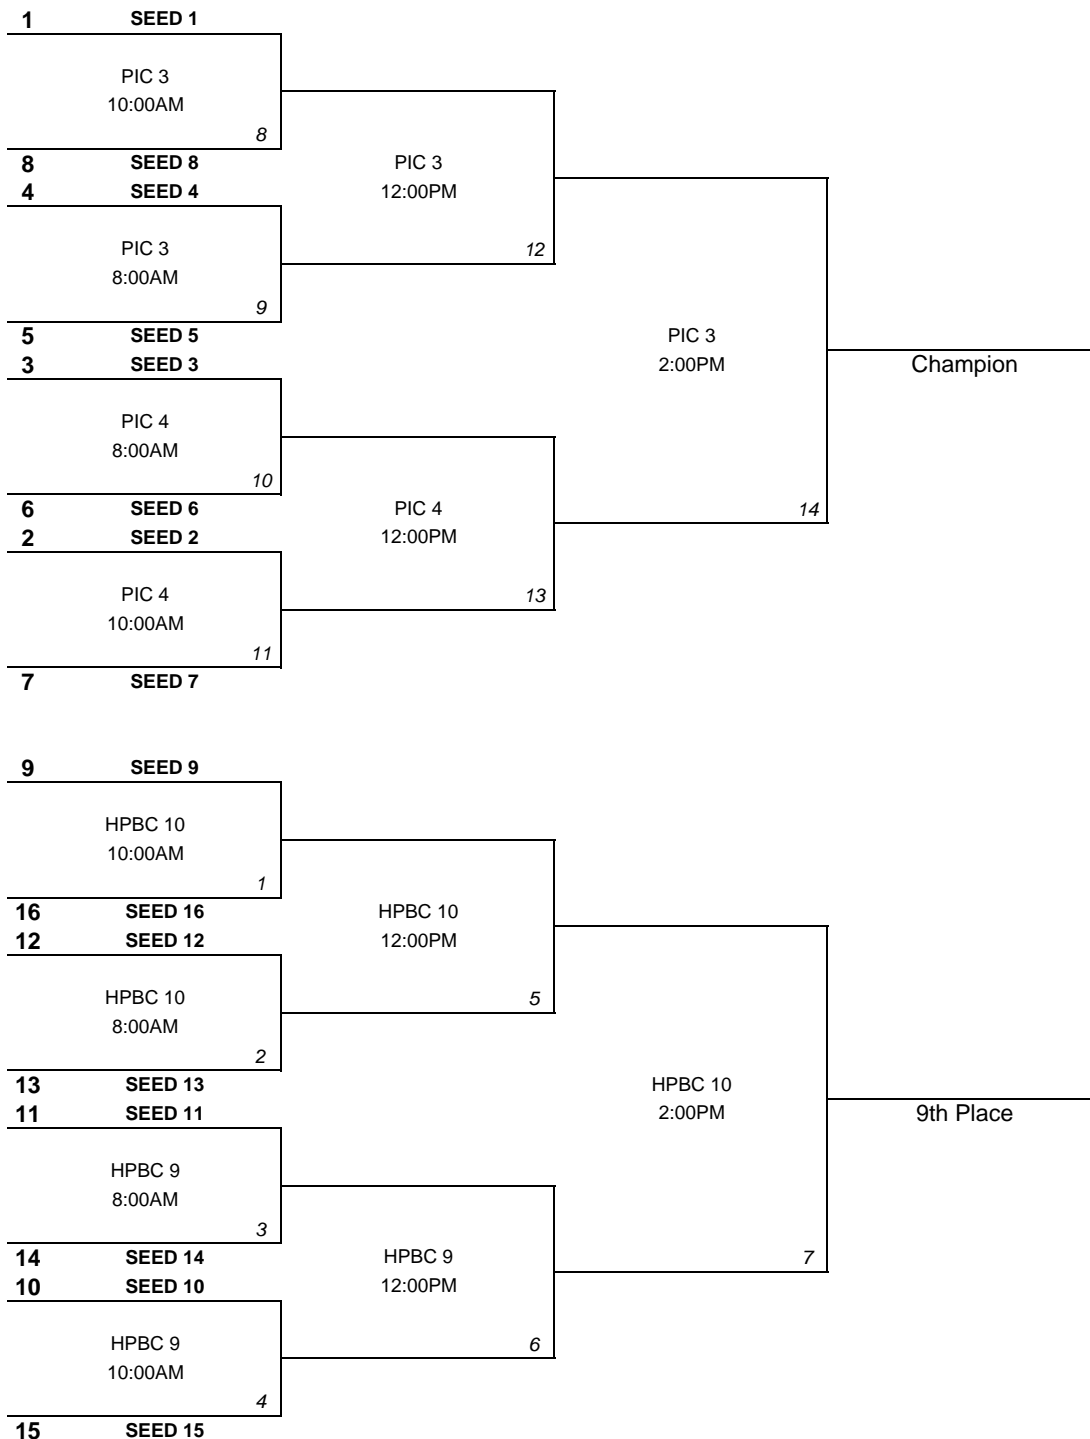

CENTRAL IOWA SPORTS

Pickard Park

13AA

MAY MADNESS NIT

May 7-9, 2010

POOL	#	Team Name	W	L	Game 1		Game 2		Game 3		Total		Pool Seed	Overall Seed
					RA	Diff +/-	RA	Diff +/-	RA	Diff +/-	RA	Diff +/-		
A	1	WDM Cardinals												
	2	Des Moines Riders												
	3	Johnston Giants												
	4	Cougars Green												
B	5	Nebraska Diamond Dawgs												
	6	Westside Bulldogs												
	7	South Dallas Spartans												
	8	Norwalk Thunder												
C	9	Ankeny Wildcats												
	10	Outlaws												
	11	Newton Redbirds												
	12	Mavericks												
D	13	Johnston Lightning												
	14	Des Moines Blue Devils												
	15	Vipers												
	16	Iowa Storm												
E	17	Crimson Tide												
	18	Beaverdale Bombers												
	19	Sticks												
	20	WDM Wildcats												

Pool winners plus 3 wildcards will be seeded into championship bracket. Pool winners seeded 1 - 5, wildcards seeded 6 - 8.

Seeds 9 - 16 will be seeded into consolation bracket

Seeding is based on record, head to head, runs allowed, run differential (max +/- 8 runs per game)

Award 1st through 4th place in championship bracket.

Home Team: Pool Play - flip coin Bracket Play - higher seed has choice

POOL PLAY

Game	Facility / Field	Date	Time	Team	Score	Team	Score
1	PIC 1	FRI MAY 7	6:00PM	Ankeny Wildcats		Outlaws	
2	PIC 2	FRI MAY 7	6:00PM	Newton Redbirds		Mavericks	
3	PIC 3	FRI MAY 7	6:00PM	WDM Cardinals		Des Moines Riders	
4	PIC 4	FRI MAY 7	6:00PM	Westside Bulldogs		Norwalk Thunder	
5	IND 6	FRI MAY 7	6:00PM	Vipers		Iowa Storm	
6	PIC 3	FRI MAY 7	8:00PM	Johnston Giants		Cougars Green	
7	PIC 1	SAT MAY 8	8:00AM	Crimson Tide		Beaverdale Bombers	
8	PIC 2	SAT MAY 8	8:00AM	Sticks		WDM Wildcats	
9	PIC 3	SAT MAY 8	8:00AM	Johnston Lightning		Des Moines Blue Devils	
10	PIC 4	SAT MAY 8	8:00AM	Nebraska Diamond Dawgs		South Dallas Spartans	
11	PIC 1	SAT MAY 8	10:00AM	Ankeny Wildcats		Newton Redbirds	
12	PIC 2	SAT MAY 8	10:00AM	Outlaws		Mavericks	
13	PIC 3	SAT MAY 8	10:00AM	Johnston Lightning		Vipers	
14	PIC 4	SAT MAY 8	10:00AM	Des Moines Blue Devils		Iowa Storm	
15	PIC 1	SAT MAY 8	12:00PM	WDM Cardinals		Cougars Green	
16	PIC 2	SAT MAY 8	12:00PM	Des Moines Riders		Johnston Giants	
17	PIC 3	SAT MAY 8	12:00PM	Crimson Tide		Sticks	
18	PIC 4	SAT MAY 8	12:00PM	Beaverdale Bombers		WDM Wildcats	
19	PIC 1	SAT MAY 8	2:00PM	Johnston Lightning		Iowa Storm	
20	PIC 2	SAT MAY 8	2:00PM	Des Moines Blue Devils		Vipers	
21	PIC 3	SAT MAY 8	2:00PM	Nebraska Diamond Dawgs		Norwalk Thunder	
22	PIC 4	SAT MAY 8	2:00PM	Westside Bulldogs		South Dallas Spartans	
23	PIC 1	SAT MAY 8	4:00PM	Crimson Tide		WDM Wildcats	
24	PIC 2	SAT MAY 8	4:00PM	Beaverdale Bombers		Sticks	
25	PIC 3	SAT MAY 8	4:00PM	Ankeny Wildcats		Mavericks	
26	PIC 4	SAT MAY 8	4:00PM	Outlaws		Newton Redbirds	
27	PIC 1	SAT MAY 8	6:00PM	WDM Cardinals		Johnston Giants	
28	PIC 2	SAT MAY 8	6:00PM	Des Moines Riders		Cougars Green	
29	PIC 3	SAT MAY 8	6:00PM	South Dallas Spartans		Norwalk Thunder	
30	PIC 4	SAT MAY 8	6:00PM	Nebraska Diamond Dawgs		Westside Bulldogs	

SUNDAY, MAY 9

THANKS FOR PLAYING CENTRAL IOWA SPORTS AND USSSA BASEBALL

HAPPY MOTHER'S DAY