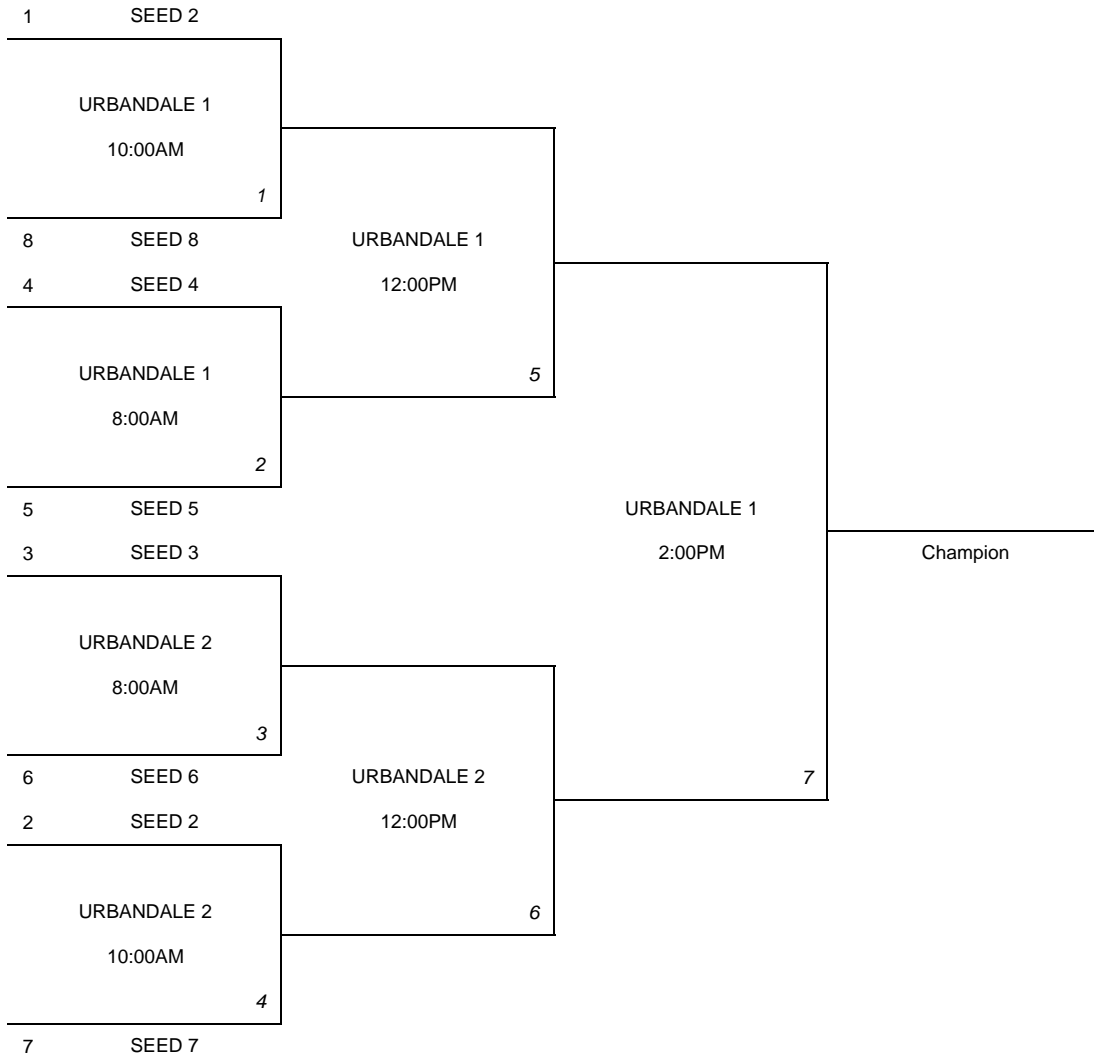

CENTRAL IOWA SPORTS

Urbandale, Ankeny BB

14M

Slugfest NIT

May 21-23, 2010

POOL	#	Team Name	W	L	Game 1		Game 2		Game 3		Total		Pool Seed	Overall Seed
					RA	Diff +/-	RA	Diff +/-	RA	Diff +/-	RA	Diff +/-		
A	1	Rays												
	2	Indianola Venom												
	3	Iowa Astros												
	4	SEP Rams												
B	5	WDM Mariners												
	6	Waukee Razorbacks												
	7	Urbandale Jays												
	8	Grand Slam USA												
C	9	Inside Sports Blues												
	10	Blue Crush												
	11	Rams Baseball												
	12	Iowa Sticks												

Pool winners plus 5 wildcards will be seeded into championship bracket. Pool winners seeded 1 - 3, wildcards seeded 4 - 8.

Seeding is based on record, head to head, runs allowed, run differential (max +/- 8 runs per game)

Award 1st through 4th place.

Home Team: Pool Play - flip coin   Bracket Play - higher seed has choice

POOL PLAY

Game	Facility / Field	Date	Time	Team	Score	Team	Score
1	URB 1	FRI MAY 21	6:00PM	WDM Mariners		Urbandale Jays	
2	URB 2	FRI MAY 21	6:00PM	Blue Crush		Rams Baseball	
3	COWNIE 8	FRI MAY 21	6:00PM	Iowa Astros		SEP Rams	
4	URB 1	FRI MAY 21	8:00PM	Urbandale Jays		Grand Slam USA	
5	URB 2	FRI MAY 21	8:00PM	Rays		Indianola Venom	
6	COWNIE 8	FRI MAY 21	8:00PM	Inside Sports Blues		Iowa Sticks	
7	ANK 9	SAT MAY 22	9:00AM	WDM Mariners		Grand Slam USA	
8	ANK 11	SAT MAY 22	9:00AM	Waukee Razorbacks		Urbandale Jays	
9	ANK 9	SAT MAY 22	11:00AM	Rays		Iowa Astros	
10	ANK 11	SAT MAY 22	11:00AM	Indianola Venom		SEP Rams	
11	ANK 9	SAT MAY 22	1:00PM	Rams Baseball		Iowa Sticks	
12	ANK 10	SAT MAY 22	1:00PM	WDM Mariners		Waukee Razorbacks	
13	ANK 11	SAT MAY 22	1:00PM	Inside Sports Blues		Blue Crush	
14	ANK 9	SAT MAY 22	3:00PM	Rays		SEP Rams	
15	ANK 10	SAT MAY 22	3:00PM	Waukee Razorbacks		Grand Slam USA	
16	ANK 11	SAT MAY 22	3:00PM	Indianola Venom		Iowa Astros	
17	ANK 10	SAT MAY 22	5:00PM	Inside Sports Blues		Rams Baseball	
18	ANK 11	SAT MAY 22	5:00PM	Blue Crush		Iowa Sticks	

CHAMPIONSHIP PLAY

SUNDAY, MAY 23

THANKS FOR PLAYING CENTRAL IOWA SPORTS AND USSSA BASEBALL