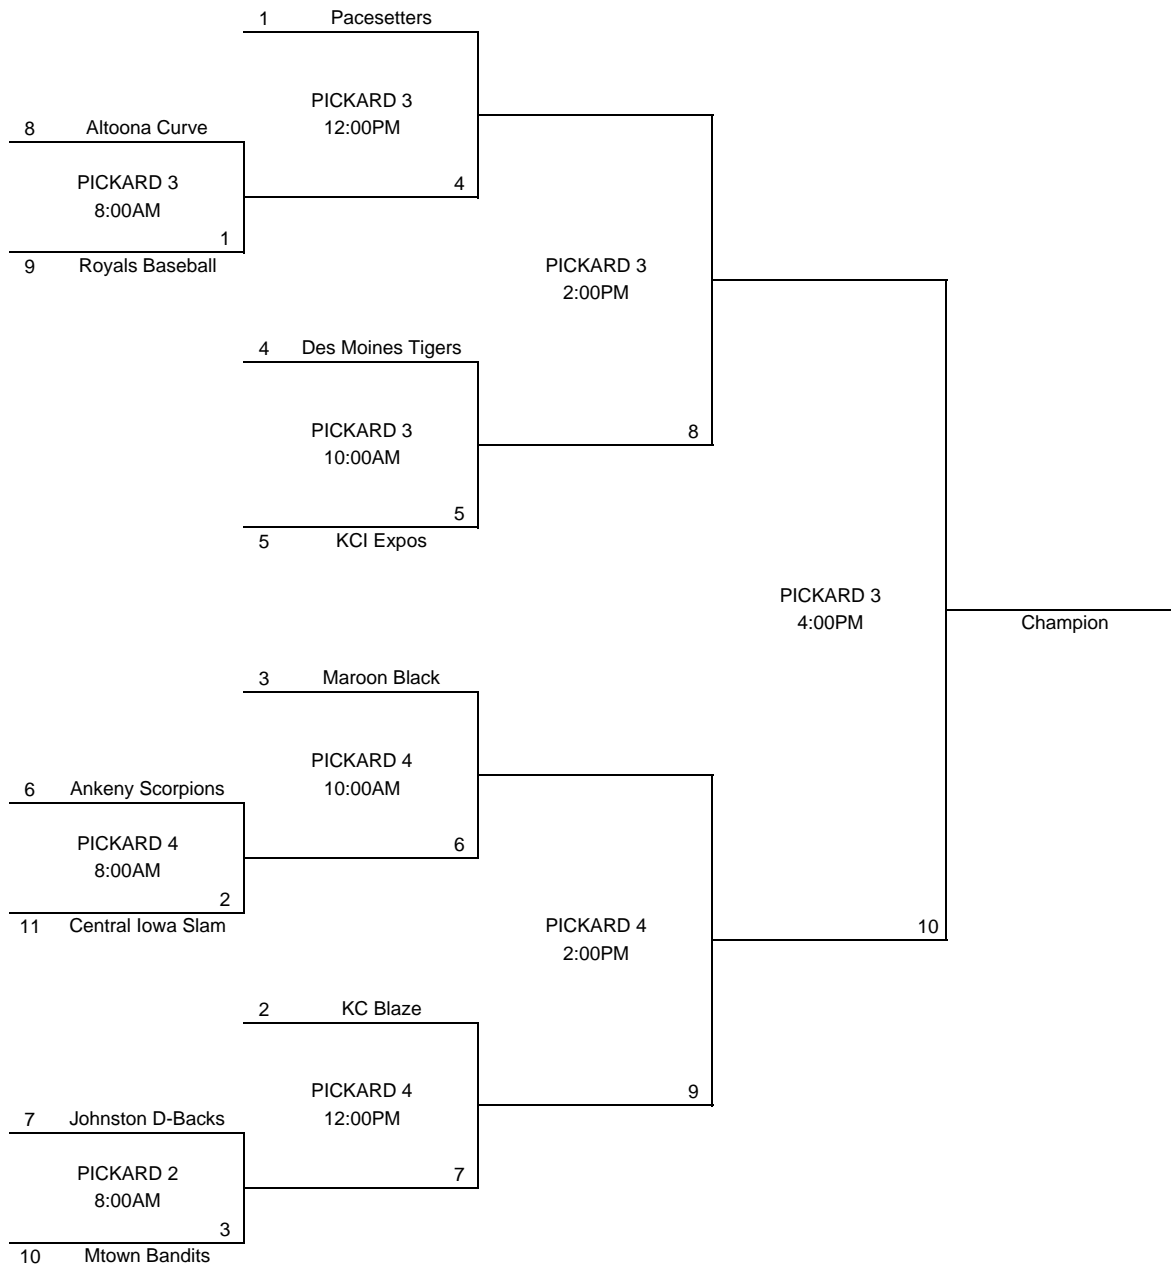

CENTRAL IOWA SPORTS

Pickard Park

12M

Slugfest NIT

May 21-23, 2010

CHAMPIONSHIP PLAY

SUN MAY 23

THANKS FOR PLAYING CENTRAL IOWA SPORTS AND USSSA BASEBALL